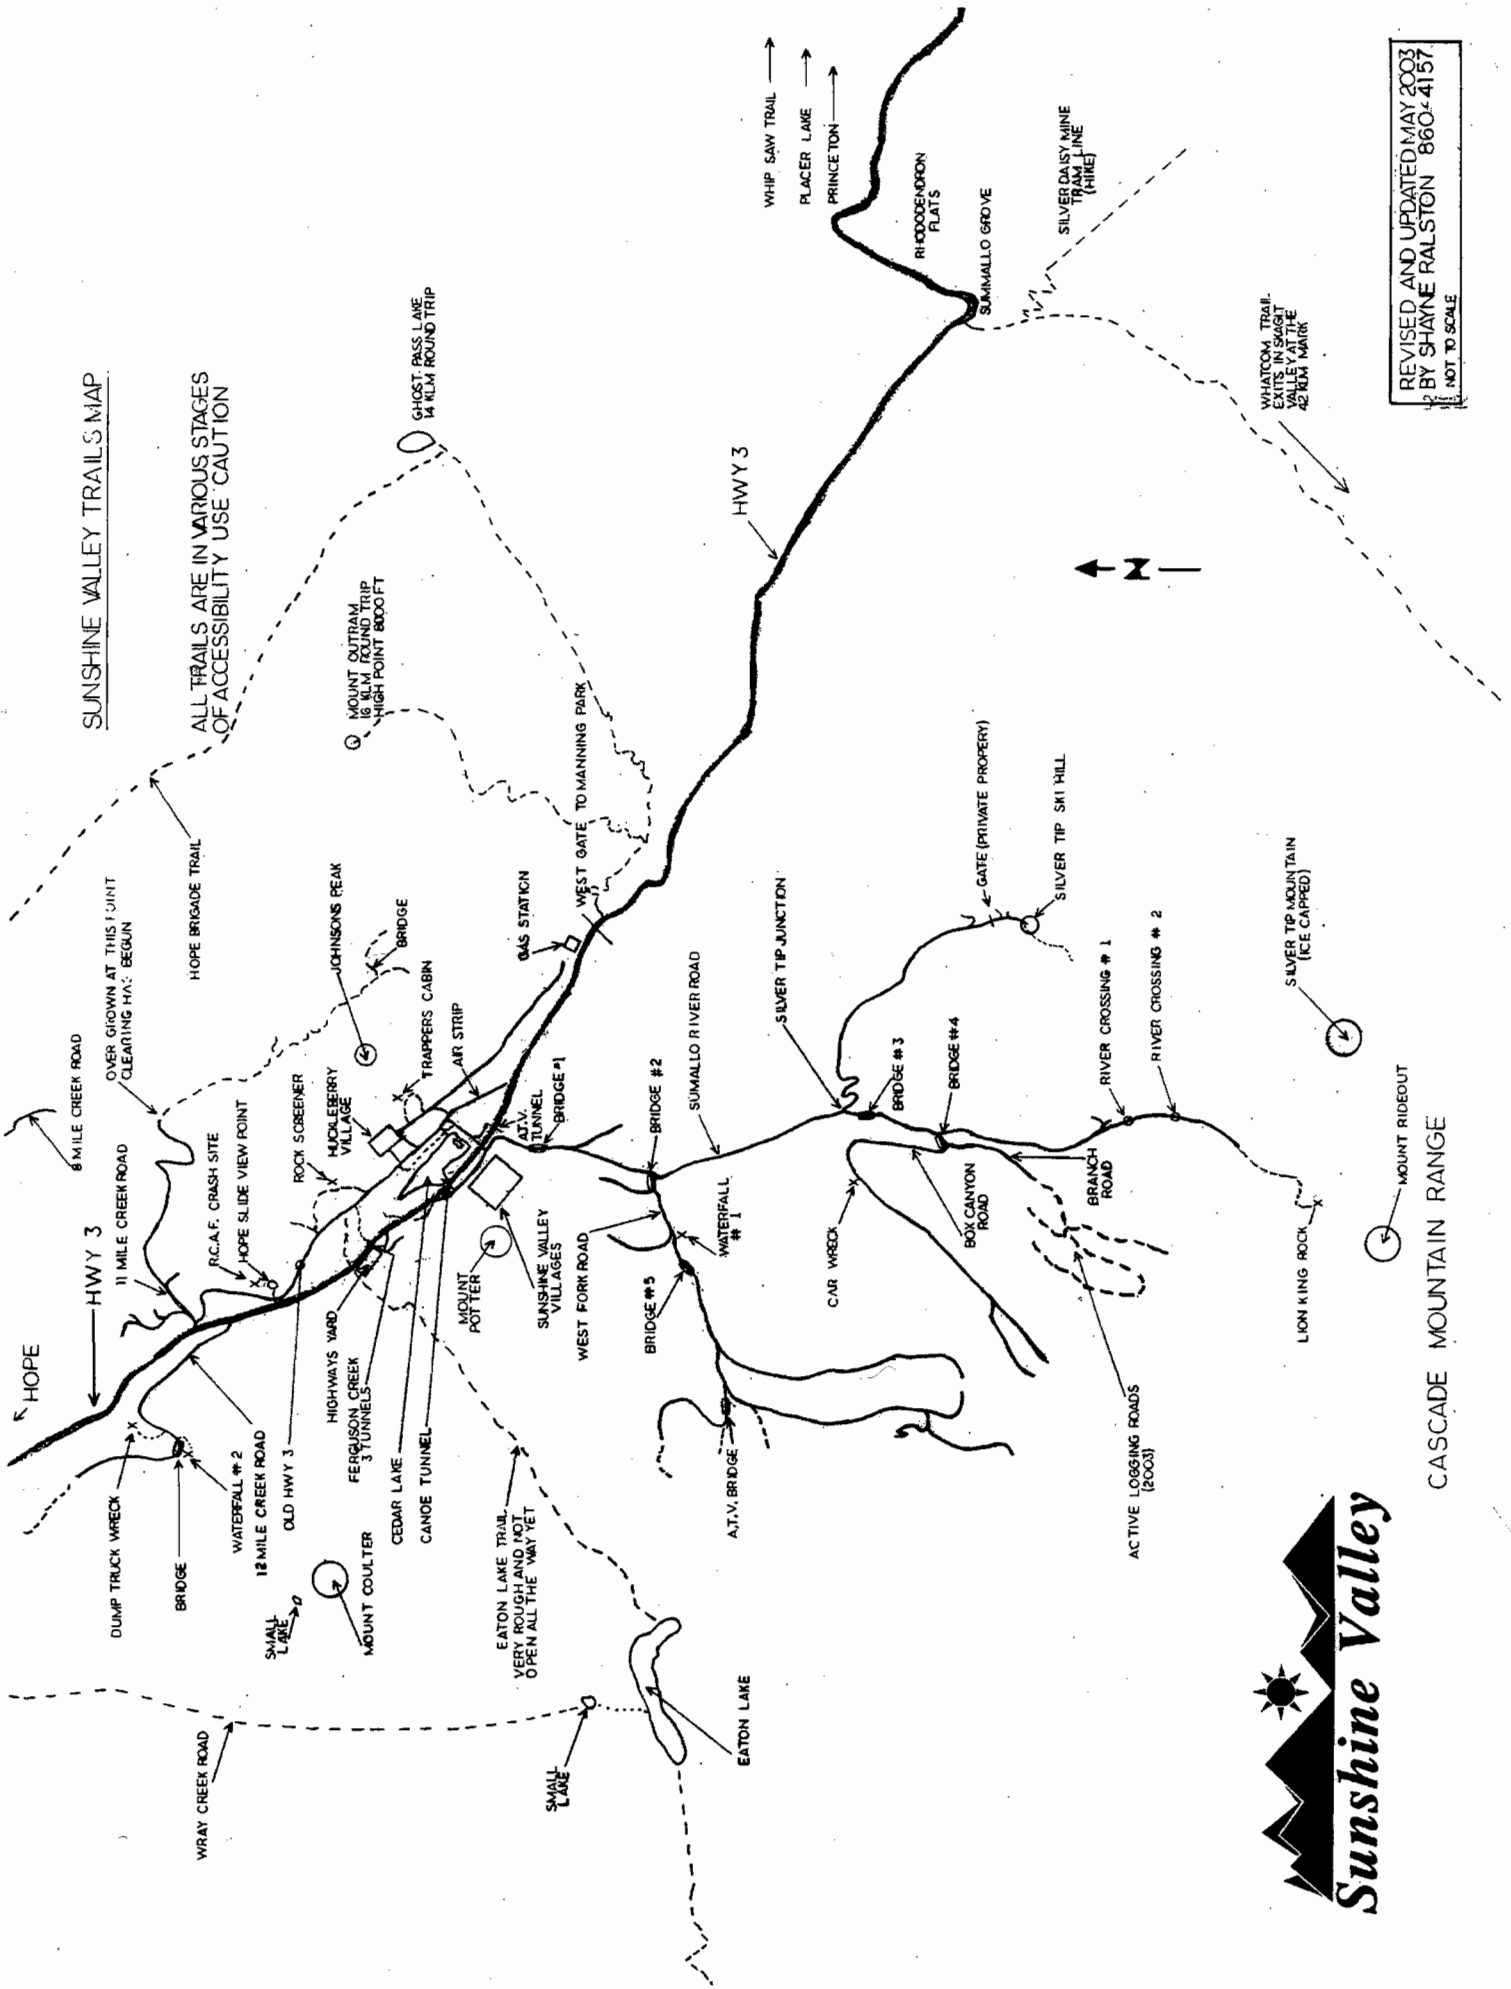

SUNSHINE VALLEY TRAILS MAP

ALL TRAILS ARE IN VARIOUS STAGES OF ACCESSIBILITY USE CAUTION

REVISED AND UPDATED MAY 2003
 BY SHAYNE RALSTON 860-4157
 NOT TO SCALE

CASCADE MOUNTAIN RANGE