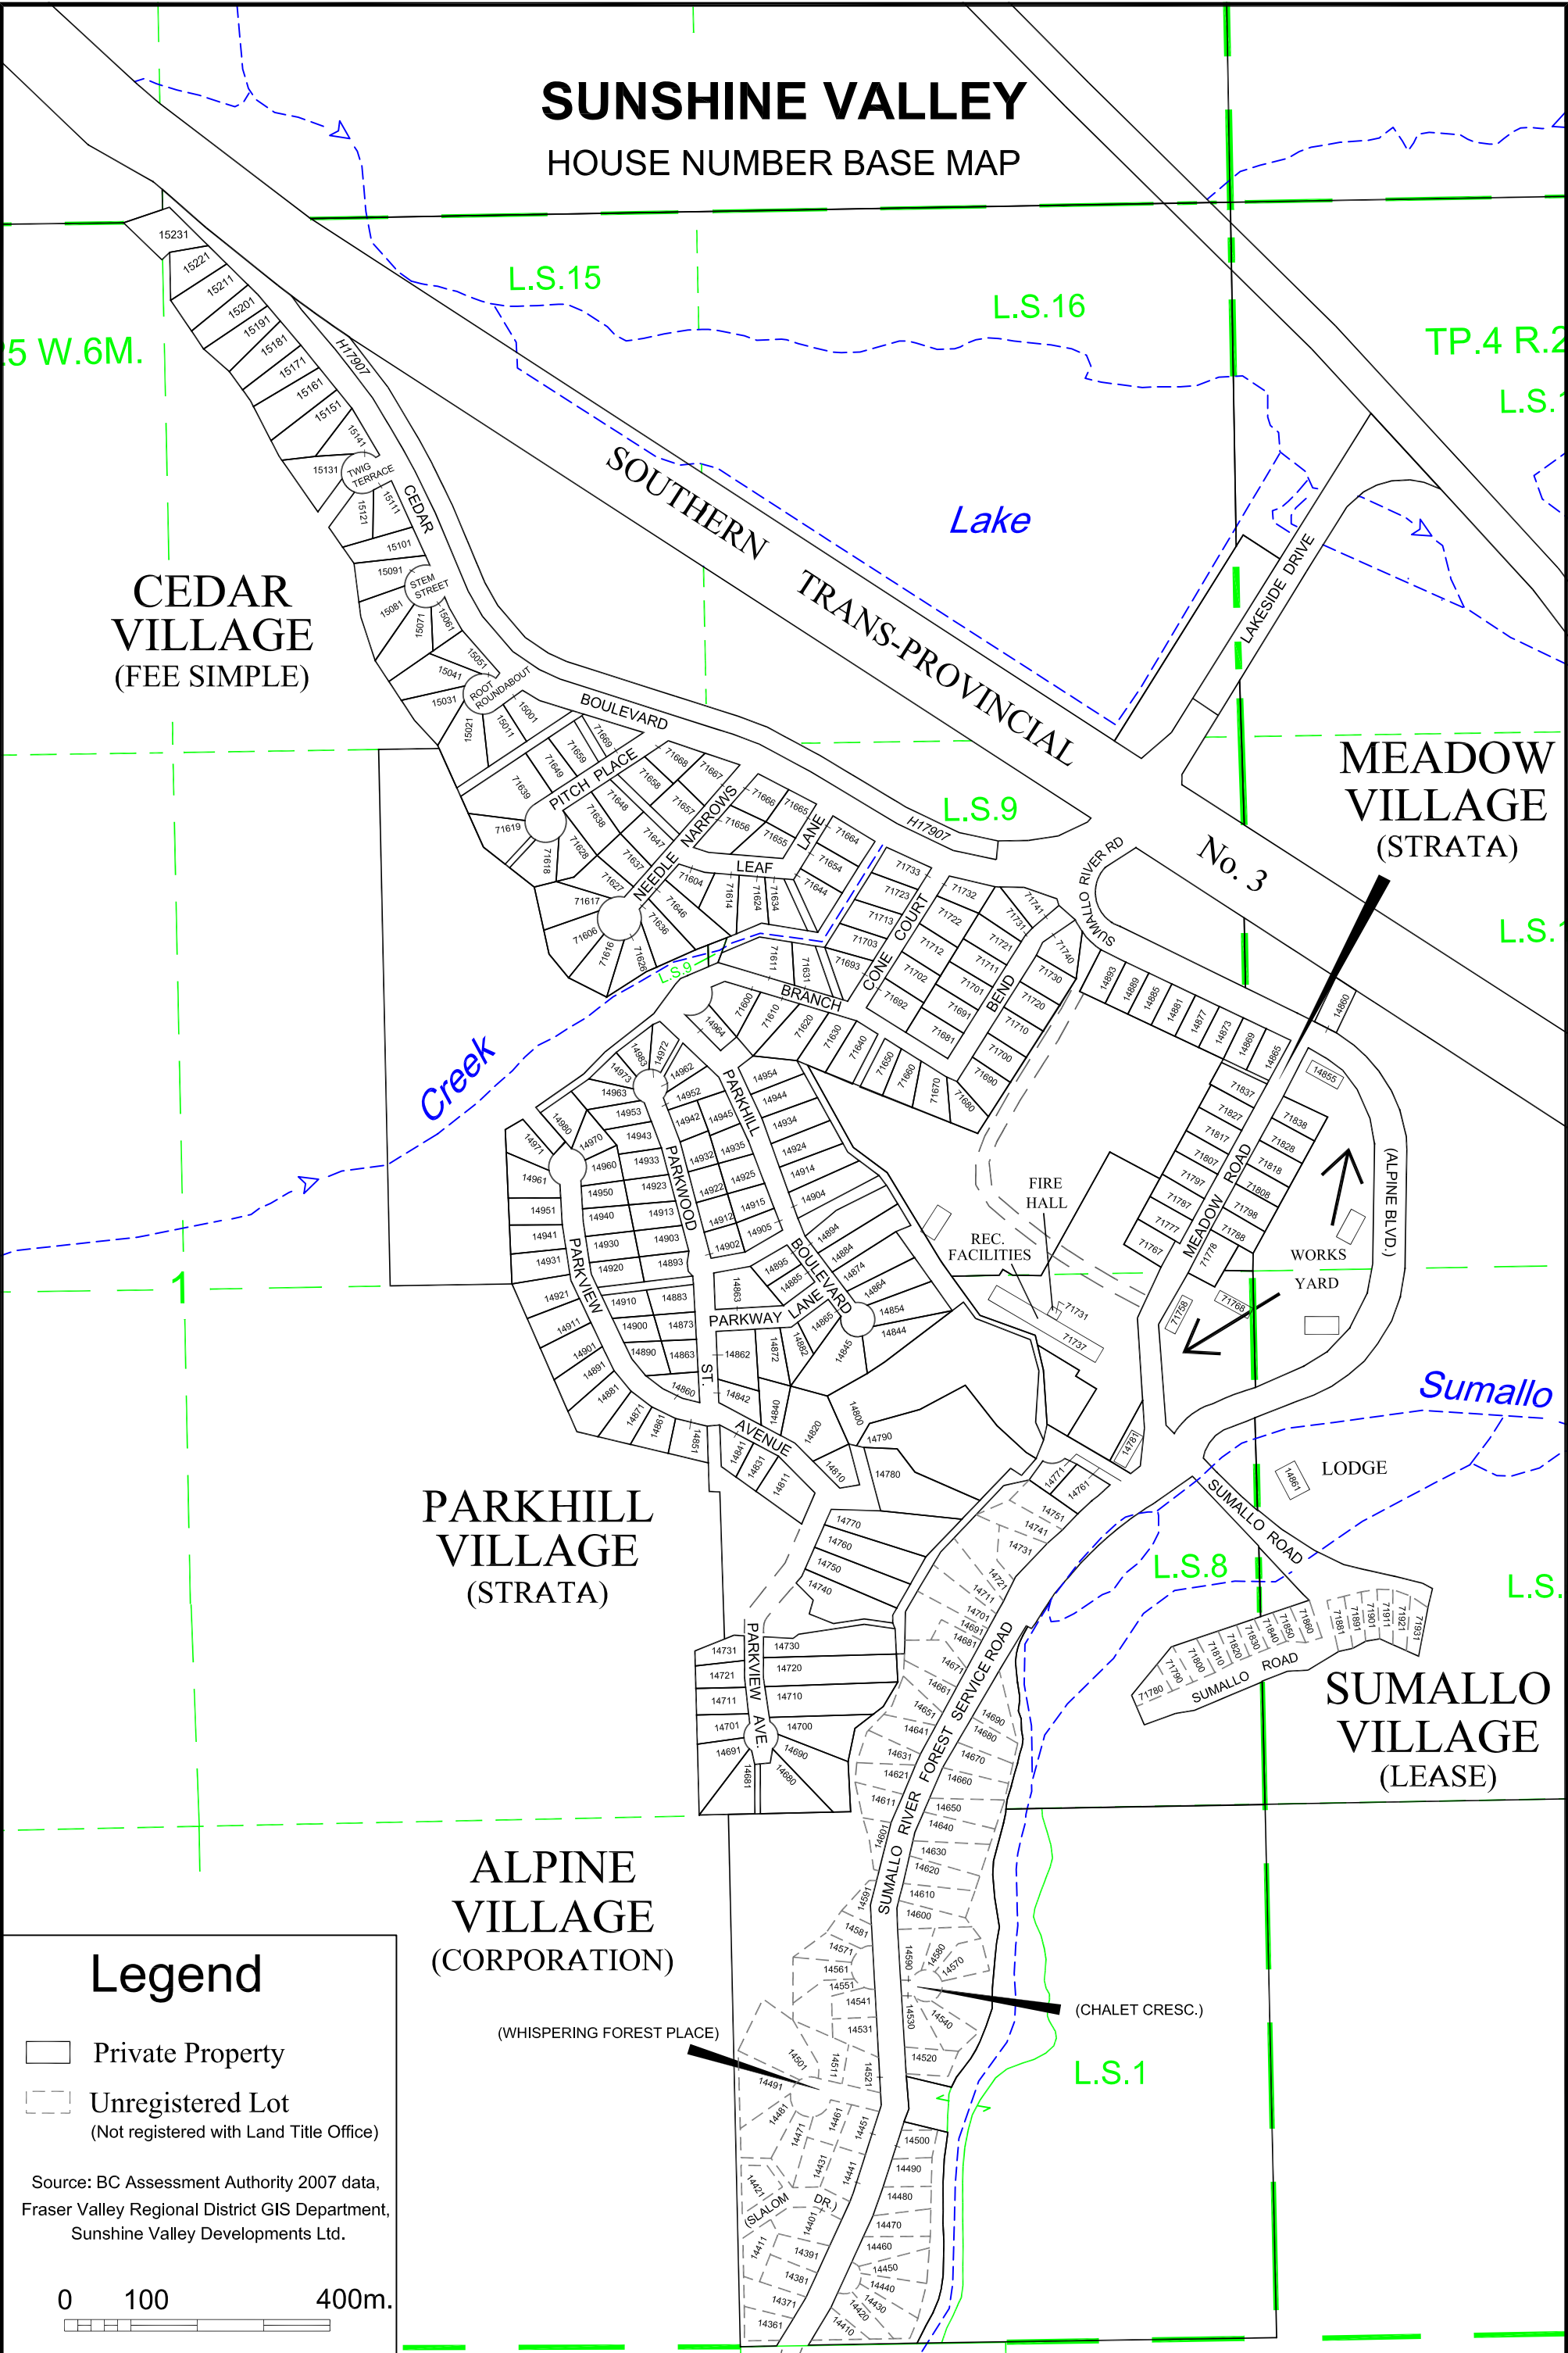

# SUNSHINE VALLEY

## HOUSE NUMBER BASE MAP

**CEDAR VILLAGE**  
(FEE SIMPLE)

**MEADOW VILLAGE**  
(STRATA)

**PARKHILL VILLAGE**  
(STRATA)

**ALPINE VILLAGE**  
(CORPORATION)

**SUMALLO VILLAGE**  
(LEASE)

### Legend

-  Private Property
-  Unregistered Lot  
(Not registered with Land Title Office)

Source: BC Assessment Authority 2007 data,  
Fraser Valley Regional District GIS Department,  
Sunshine Valley Developments Ltd.